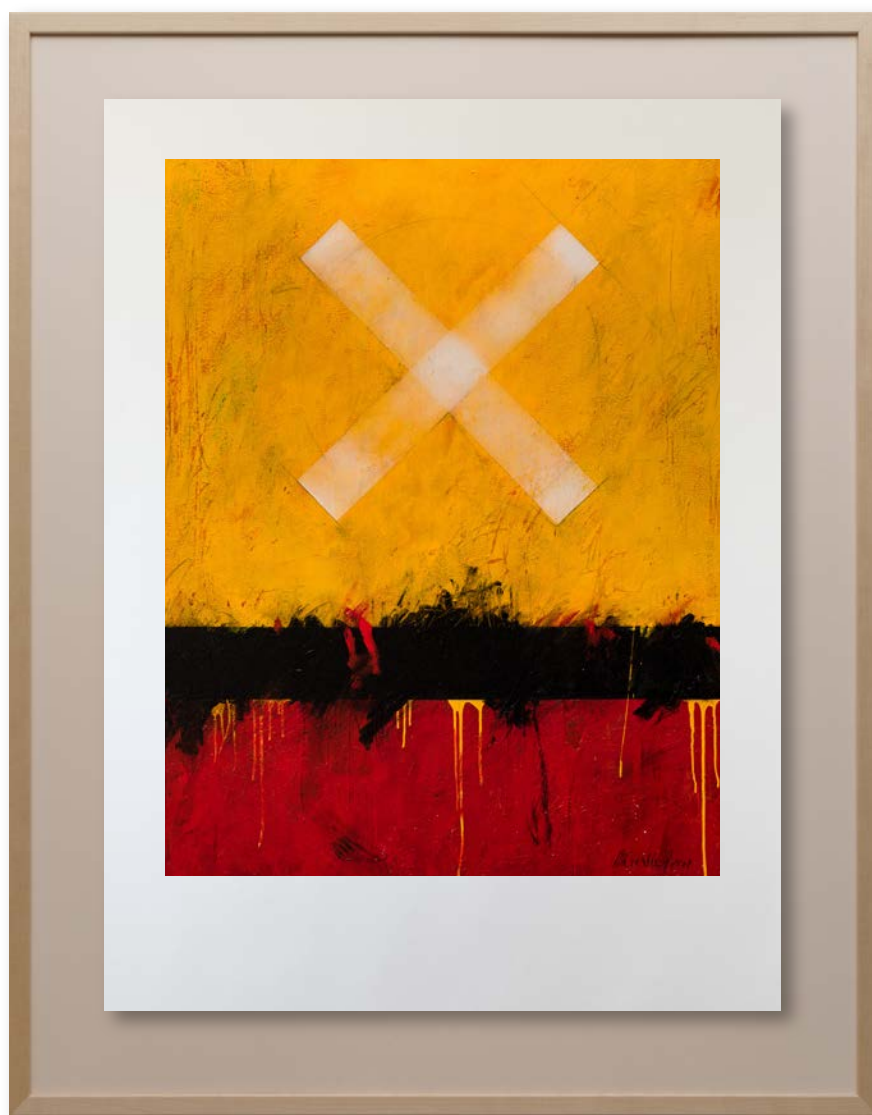

Only 25 Prints

will be created of each image for global sales

Example
of Framed
Archival Print

Print size will
vary based on
image dimensions

VIGILANCE

50" X 40" framed

Find a print you like!

Go through the links of [INTERIOR VIEWS](#) & [KALI](#) to find a painting you'd like to consider for a print.

Each print will be on 100% pure cotton paper, hinge hung -
"floating" in front of its hand wrapped linen matt - natural maple frame, museum acrylic glass.

framed & unframed available

Prints

Inquire

pricing & options provided

Original **HAND PAINTED** Prints

A beautiful & seamless blend of print with thick, rich paint; creating an original, one-of-a-kind painting, reduced in size from the larger original painting. Framed, no glass required.

Currently 4 paintings are offered as Original Hand Painted Prints:

Avert the Danger, Field of Dharma, Red Accension, & Sea of Change

Avert the Danger
39" X 64" framed

The [INTERIOR VIEWS](#) link, showcases the original source paintings for these one-of-a-kind, hand painted prints.