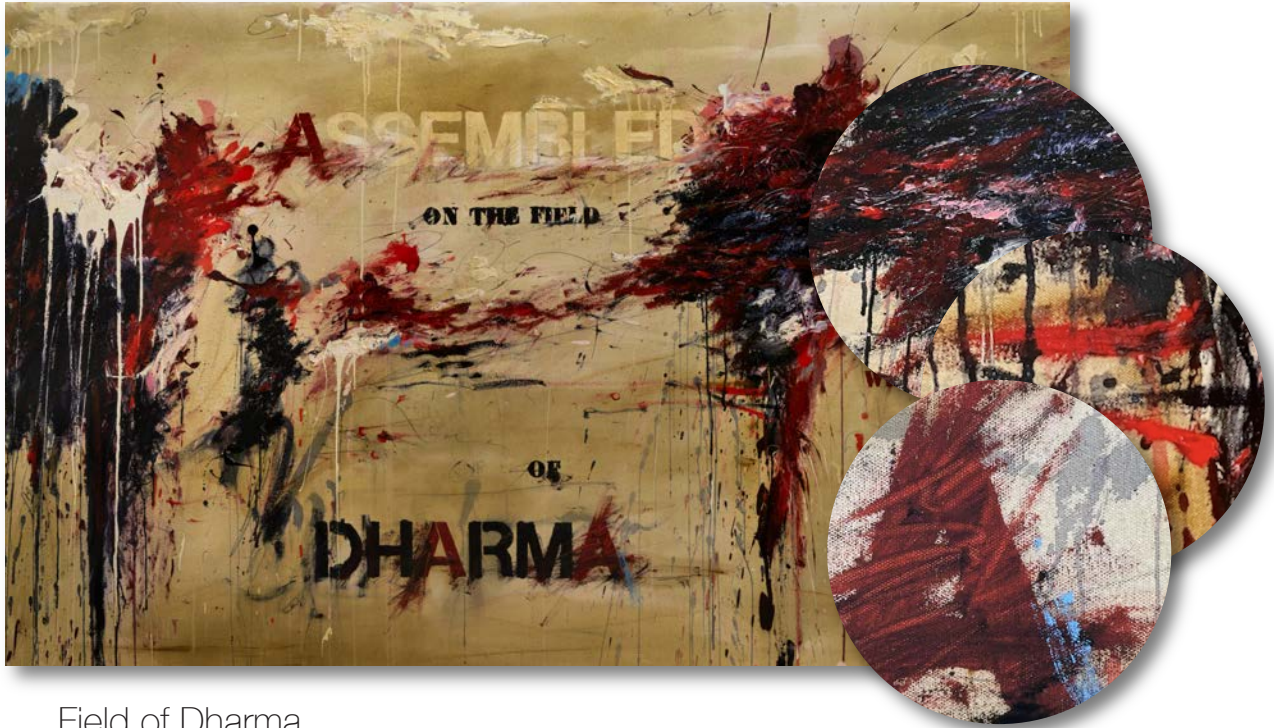

Prints

Original **HAND PAINTED** Prints

Inquire

pricing & options provided

Field of Dharma
43" X 69" framed